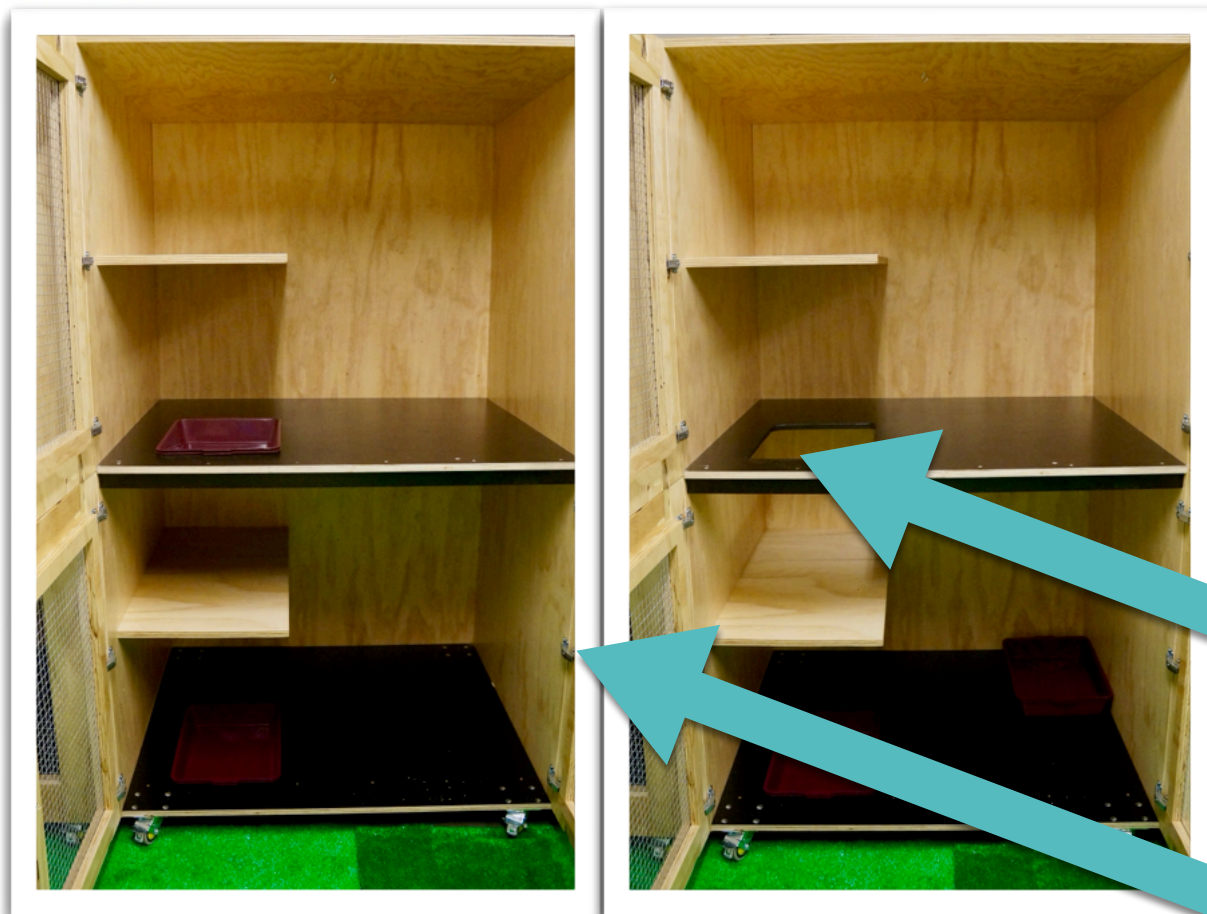

# Double Condo

Plenty of space for  
two Adult cats  
staying together

1,2 x 1,2 x 2 Meter

Connector opens to  
create a shared  
space

2 x Single Condos

1 x Double Condo

Connector

Mary's CatVilla  
Boarding for Cats & Small Animals

# Triple & Family Condo

Plenty of space  
for 3-4 Adult cats

Connector

2,4 x 1,2 x 2 Meter

**7 cbm  
in total**

**Plenty of space for 4-5  
Adult cats  
including personal  
Outdoor Enclosure  
and option for access to  
the Play Area**